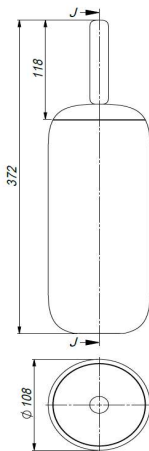

Toilet brush by BIG, dimension 372 x 108 mm., SS AISI 304.

TENDER TEXT

Toilet brush by Bjarke Ingels Group. Pebble is a series of bathroom accessories and a matching lever handle by Bjarke Ingels Group. This playful series is inspired by a pill's futuristic, balancing elliptical shape that leads the mind to sci-fi scenography of another world. Material: stainless steel AISI 304 satin finish. H: 372 mm. D: 108 mm..

PRODUCT SPECIFICATION

Dimensions: H: 372 mm., D: 108 mm.

Weight : 1.12 kg.

Material: stainless steel AISI 304

Surface finish: satin grain 320, crafted by hand

Stability edge : maximum 17 degree.

Warranty for stainless steel - 20 years

DRAWING

ISO-DRAWING

SPARE PARTS / ACCESSORIES:

14706125135 - Grey brush head

12800800001 - Plastic bucket

12706125134 - Toilet brush head w/inliner

MOUNTING:

See instruction supplied with product.